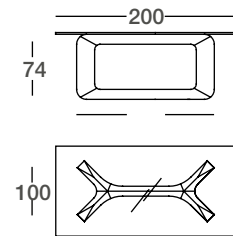

ALTERNATIVE

**DENISE**  
DENISE TABLES / MESAS DENISE / TABLES DENISE

DESIGN BY PACO CAMUS

DENISE TABLES / MESAS DENISE / TABLES DENISE

	FINISH / ACABADO / FINITION	REF.
Standard Glass Top 19mm / Tapa Cristal Standard 19mm / Verre Standard 19 mm	Oak / Roble / Chêne	23.000
	Sycamore / Sicomoro / Sycomore	23.001
	Walnut / Nogal / Noyer	23.002
	FINISH / ACABADO / FINITION	REF.
Extraclare Glass Top 19mm / Tapa Cristal Extraclaro 19mm / Verre Extra Clair 19mm	Oak / Roble / Chêne	23.003
	Sycamore / Sicomoro / Sycomore	23.004
	Walnut / Nogal / Noyer	23.005

	FINISH / ACABADO / FINITION	REF.
Standard Glass Top 19mm / Tapa Cristal Standard 19mm / Verre Standard 19 mm	Oak / Roble / Chêne	23.006
	Sycamore / Sicomoro / Sycomore	23.007
	Walnut / Nogal / Noyer	23.008
	FINISH / ACABADO / FINITION	REF.
Extraclare Glass Top 19mm / Tapa Cristal Extraclaro 19mm / Verre Extra Clair 19mm	Oak / Roble / Chêne	23.009
	Sycamore / Sicomoro / Sycomore	23.010
	Walnut / Nogal / Noyer	23.011

	FINISH / ACABADO / FINITION	REF.
Standard Glass Top 19mm / Tapa Cristal Standard 19mm / Verre Standard 19 mm	Oak / Roble / Chêne	23.012
	Sycamore / Sicomoro / Sycomore	23.013
	Walnut / Nogal / Noyer	23.014
	FINISH / ACABADO / FINITION	REF.
Extraclare Glass Top 19mm / Tapa Cristal Extraclaro 19mm / Verre Extra Clair 19mm	Oak / Roble / Chêne	23.015
	Sycamore / Sicomoro / Sycomore	23.016
	Walnut / Nogal / Noyer	23.017