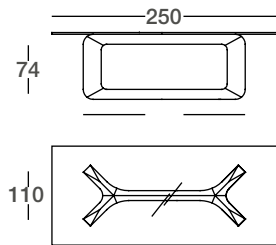

ALTERNATIVE

**DENISE**  
DENISE TABLES / MESAS DENISE / TABLES DENISE

DESIGN BY PACO CAMUS

DENISE TABLES / MESAS DENISE / TABLES DENISE

	FINISH / ACABADO / FINITION	REF.
Standard Glass Top 19mm / Tapa Cristal Standard 19mm / Verre Standard 19 mm	Oak / Roble / Chêne	23.000
	Sycamore / Sicomoro / Sycomore	23.001
	Walnut / Nogal / Noyer	23.002
	FINISH / ACABADO / FINITION	REF.
Extraclare Glass Top 19mm / Tapa Cristal Extraclaro 19mm / Verre Extra Clair 19mm	Oak / Roble / Chêne	23.003
	Sycamore / Sicomoro / Sycomore	23.004
	Walnut / Nogal / Noyer	23.005

	FINISH / ACABADO / FINITION	REF.
Standard Glass Top 19mm / Tapa Cristal Standard 19mm / Verre Standard 19 mm	Oak / Roble / Chêne	23.006
	Sycamore / Sicomoro / Sycomore	23.007
	Walnut / Nogal / Noyer	23.008
	FINISH / ACABADO / FINITION	REF.
Extraclare Glass Top 19mm / Tapa Cristal Extraclaro 19mm / Verre Extra Clair 19mm	Oak / Roble / Chêne	23.009
	Sycamore / Sicomoro / Sycomore	23.010
	Walnut / Nogal / Noyer	23.011

	FINISH / ACABADO / FINITION	REF.
Standard Glass Top 19mm / Tapa Cristal Standard 19mm / Verre Standard 19 mm	Oak / Roble / Chêne	23.012
	Sycamore / Sicomoro / Sycomore	23.013
	Walnut / Nogal / Noyer	23.014
	FINISH / ACABADO / FINITION	REF.
Extraclare Glass Top 19mm / Tapa Cristal Extraclaro 19mm / Verre Extra Clair 19mm	Oak / Roble / Chêne	23.015
	Sycamore / Sicomoro / Sycomore	23.016
	Walnut / Nogal / Noyer	23.017