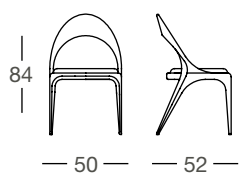

ALTERNATIVE

**SHARON**  
SHARON CHAIR / SILLA SHARON / CHAISE SHARON

DESIGN BY PACO CAMUS

SHARON CHAIR / SILLA SHARON / CHAISE SHARON

Oak / Roble / Chêne	
FINISH / ACABADOS / FINITIONS	REF.
COM / Tela Cliente /Tissu client	23.018/TC
Fabric / Tela / Tissu B	23.018/B
Fabric / Tela / Tissu C	23.018/C
Fabric / Tela / Tissu D	23.018/D
Fabric / Tela / Tissu E	23.018/E
Leather / Piel / Cuir P1	23.018/P1

Material required / Tela requerida / Tissu necessaire:  
Fabric / Tela / Tissu: 0,6 m (width / ancho / largeur 140 cm)

Sycamore / Sicomoro / Sycomore	
FINISH / ACABADOS / FINITIONS	REF.
COM / Tela Cliente /Tissu client	23.019/TC
Fabric / Tela / Tissu B	23.019/B
Fabric / Tela / Tissu C	23.019/C
Fabric / Tela / Tissu D	23.019/D
Fabric / Tela / Tissu E	23.019/E
Leather / Piel / Cuir P1	23.019/P1

Material required / Tela requerida / Tissu necessaire:  
Fabric / Tela / Tissu: 0,6 m (width / ancho / largeur 140 cm)

Walnut / Nogal / Noyer	
FINISH / ACABADOS / FINITIONS	REF.
COM / Tela Cliente /Tissu client	23.020/TC
Fabric / Tela / Tissu B	23.020/B
Fabric / Tela / Tissu C	23.020/C
Fabric / Tela / Tissu D	23.020/D
Fabric / Tela / Tissu E	23.020/E
Leather / Piel / Cuir P1	23.020/P1

Material required / Tela requerida / Tissu necessaire:  
Fabric / Tela / Tissu: 0,6 m (width / ancho / largeur 140 cm)