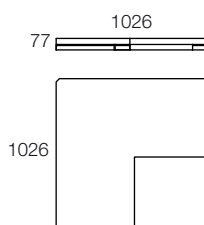

PEANA DE RINCÓN

Ref.	
8523