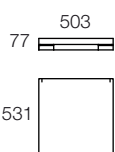

peanas plinths socles

PEANA DE 503

Ref.	
8521