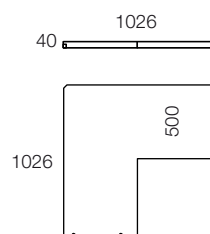

ESTANTE RINCÓN PARA LA MEDIDA DE PANEL 999

Ref.	
8526	

Ref.	
8535	

Ref.	
8536	
8536L	

FIJADAS A ESTANTES