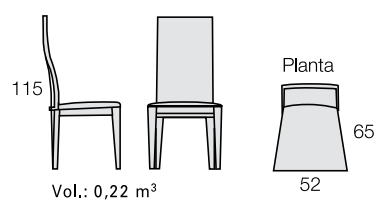

silla y sillón chair and armchair chaises

Vol.: 0,22 m³

	Ref.
Tela B	8556B
Tela C	8556C
Tela D	8556D
Tela E	8556E
Tela F	8556F
Tela G	8556G
Piel S/100	8556P1
Piel S/1200	8556P2
Tela Cliente	8556TC