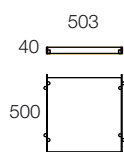

ESTANTE DE 503

Ref.	
8524