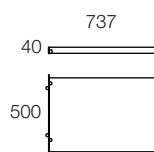

ESTANTE DE 737

Ref.	
8525