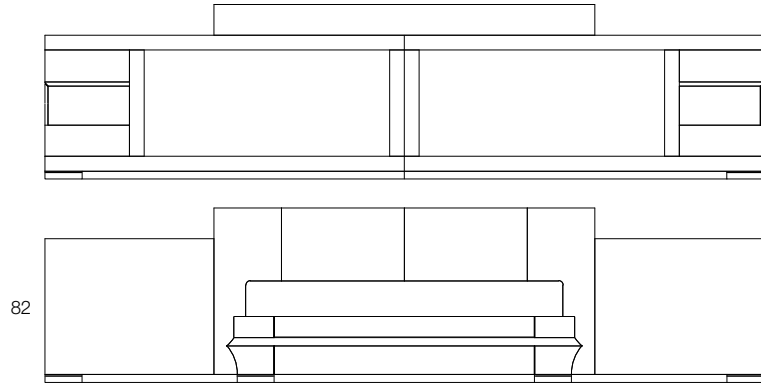

CAMA BED/LIT

CON LIBRERO POSTERIOR WITH BACK LIBRARY/AVEC ETAGERE POSTERIEURE

EUR: L: 340 - 350 - 370
USA: L: 344 - 375 - 385

EUR: F: 237,5
USA: QUEEN - KING F: 253/CALIFORNIA F: 263

Distribución de estantes para un hueco de librería posterior
Shelves distribution on back section
Distribution etageres pour posterieure

Medida	Referencia	
S/150	15780	
S/160	15781	
S/180	15782	
QUEEN	15783	
CALIFORNIA	15784	
KING	15785	

Tela	S/ 150 x 190				S/ 160 x 190				S/ 180 x 190			
	Referencia				Referencia				Referencia			
	Sicomoro	Nogal	Sicomoro	Nogal	Sicomoro	Nogal	Sicomoro	Nogal	Sicomoro	Nogal	Sicomoro	Nogal
Tela Cliente	11582/TC	11585/TC			11583/TC	11586/TC			11584/TC	11587/TC		
Tela B	11582/B	11585/B			11583/B	11586/B			11584/B	11587/B		
Tela C	11582/C	11585/C			11583/C	11586/C			11584/C	11587/C		
Tela D	11582/D	11585/D			11583/D	11586/D			11584/D	11587/D		
Tela E	11582/E	11585/E			11583/E	11586/E			11584/E	11587/E		
Tela F	11582/F	11585/F			11583/F	11586/F			11584/F	11587/F		
Tela G	11582/G	11585/G			11583/G	11586/G			11584/G	11587/G		
Tela P1	11582/P1	11585/P1			11583/P1	11586/P1			11584/P1	11587/P1		
Tela P2	11582/P2	11585/P2			11583/P2	11586/P2			11584/P2	11587/P2		

Metraje: 5,5 m en tela, ancho: 1,40 m. 9,9 m² en piel

Metraje: 5,7 m en tela, ancho: 1,40 m. 10,3 m² en piel

Metraje: 6,5 m en tela, ancho: 1,40 m. 11,3 m² en piel

Tela	QUEEN (wooden slats included)				CALIFORNIA (wooden slats included)				KING (wooden slats included)			
	Referencia				Referencia				Referencia			
	Sicomoro	Nogal	Sicomoro	Nogal	Sicomoro	Nogal	Sicomoro	Nogal	Sicomoro	Nogal	Sicomoro	Nogal
Tela Cliente	15760/TC	15763/TC			15761/TC	15764/TC			15762/TC	15765/TC		
Tela B	15760/B	15763/B			15761/B	15764/B			15762/B	15765/B		
Tela C	15760/C	15763/C			15761/C	15764/C			15762/C	15765/C		
Tela D	15760/D	15763/D			15761/D	15764/D			15762/D	15765/D		
Tela E	15760/E	15763/E			15761/E	15764/E			15762/E	15765/E		
Tela F	15760/F	15763/F			15761/F	15764/F			15762/F	15765/F		
Tela G	15760/G	15763/G			15761/G	15764/G			15762/G	15765/G		
Tela P1	15760/P1	15763/P1			15761/P1	15764/P1			15762/P1	15765/P1		
Tela P2	15760/P2	15763/P2			15761/P2	15764/P2			15762/P2	15765/P2		

Metraje: 5,7 m en tela, ancho: 1,40 m. 10,3 m² en piel

Metraje: 6,7 m en tela, ancho: 1,40 m. 11,5 m² en piel

Metraje: 6,7 m en tela, ancho: 1,40 m. 11,5 m² en piel