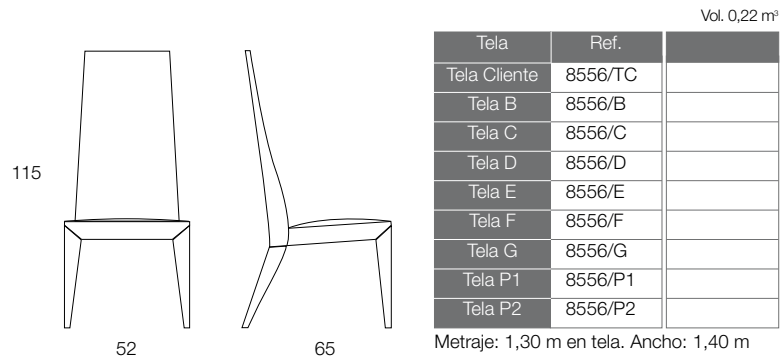

SILLA Y SILLÓN CHAIR AND ARMCHAIR/CHAISES