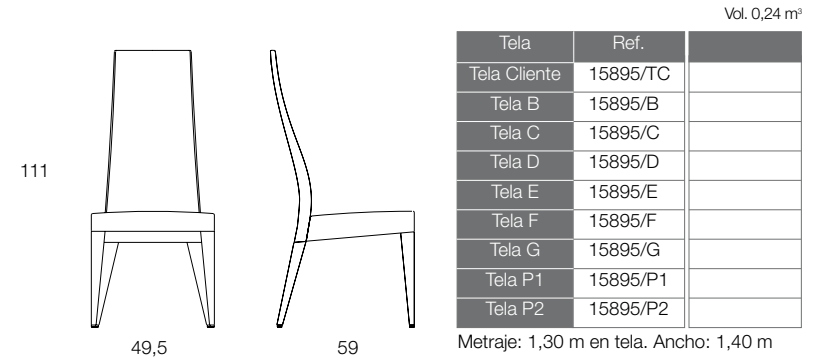

SILLA Y SILLÓN CHAIR AND ARMCHAIR/CHAISES