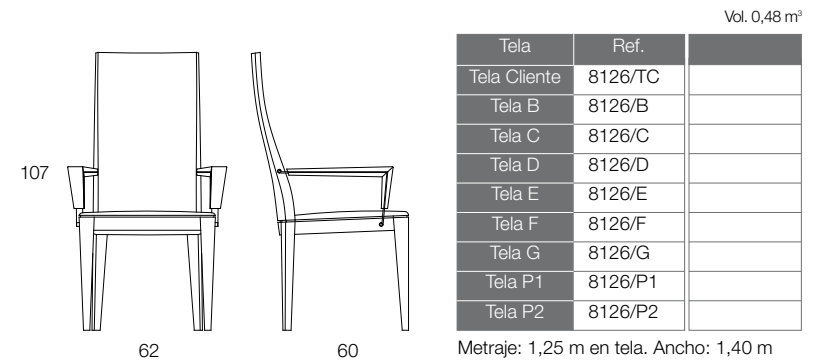

SILLA Y SILLÓN CHAIR AND ARMCHAIR/CHAISES