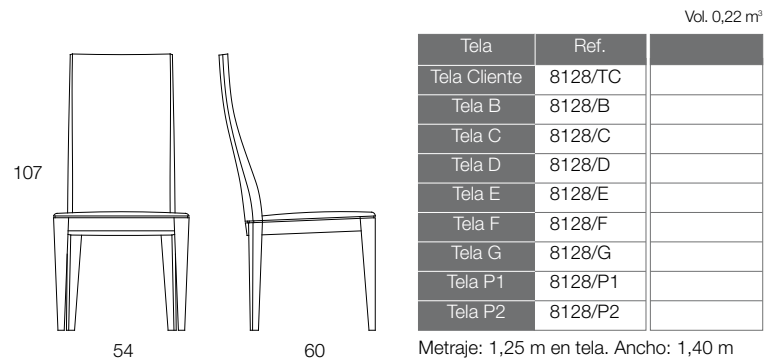

SILLA Y SILLÓN CHAIR AND ARMCHAIR/CHAISES