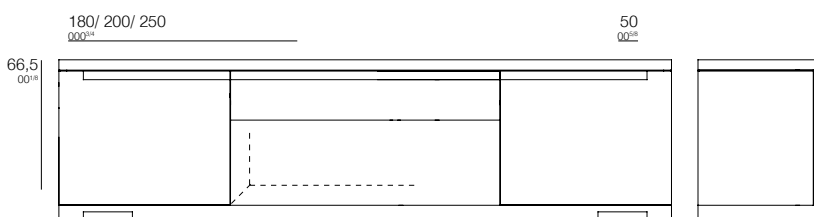

H:66,5	L:200	F:50	(Vol. 0,90 m³)
H:66⁵/₁₆	L:78³/₄	F:19¹/₂	
Ref	Acabado / Finish	Puntos / Points	
19.005	Roble / Oak	510	
19.005/R	Raíz de Roble / Oak Burl	556	
19.005/N	Nogal / Walnut	556	

H:66,5	L:250	F:50	(Vol. 1,12 m³)
H:26⁵/₈	L:98³/₄	F:19¹/₂	
Ref Izq Ref Left	Ref Dch Ref Right	Acabado / Finish	Puntos / Points
19.006	19.017	Roble / Oak	654
19.006/R	19.017/R	Raíz de Roble / Oak Burl	716
19.006/N	19.017/N	Nogal / Walnut	716

TARA Internal Drawers. 1 Door / 2 Doors
69x48,2x36cm/ 69x97,2x36cm

Internal Drawers. 1 Door / 2 Doors
Ref/19.286 - 19.288

H:69,1	L:48,2	F:36	(Vol. 0,17 m³)
H:27¹/₂	L:19	F:14¹/₂	
Ref / Ref	Acabado / Finish	Puntos / Points	
19.286	Roble / Oak	120	
19.286/N	Nogal / Walnut	132