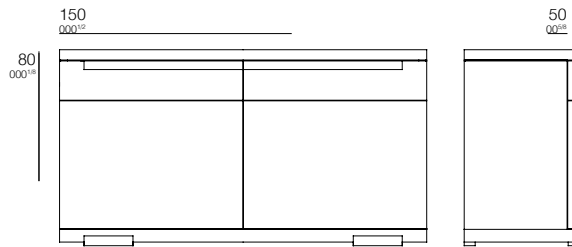

TARA Doors and Drawers Sideboard
80x150x50cm/ 50x250x50cm

Doors and Drawers Sideboard
Ref/19.282 - 19.283

Ref	Acabado / Finish	Puntos / Points
19.282	Roble / Oak	470
19.282/R	Raíz de Roble / Oak Burl	516
19.282/N	Nogal / Walnut	516