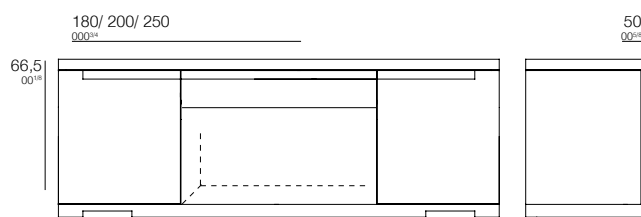

TARA Doors and Drawers
66,5x180x50cm/ 66,5x200x50cm/ 66,5x250x50cm

Doors and Drawers Sideboard
Ref/19.004 - 19.005 - 19.026

H:66,5	L:180	F:50	(Vol. 0,82 m³)
H:66⁵/₁₆	L:70⁷/₈	F:19¹/₂	
Ref	Acabado / Finish	Puntos / Points	
19.004	Roble / Oak	492	
19.004/R	Raíz de Roble / Oak Burl	532	
19.004/N	Nogal / Walnut	532